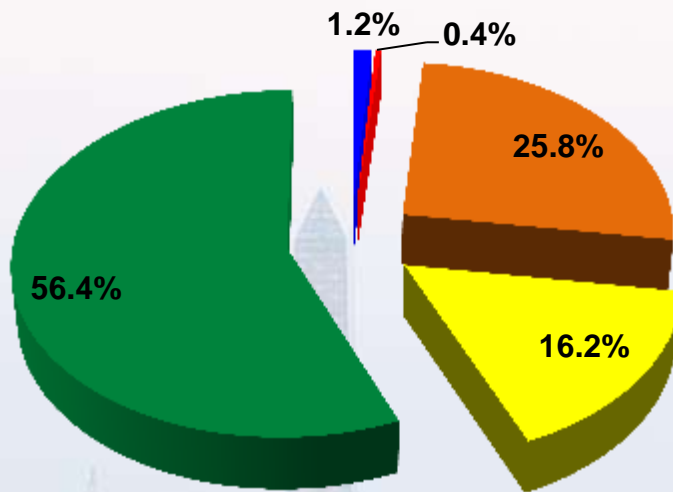

# USMC Personnel

- Active Component - Operating Forces: ~ 105,019
- Trainees, Transients, Patients, Prisoners: ~ 30,075
- Supporting Establishment: ~ 48,019
- Activated Reservists: ~ 715
- Active Reserve: ~ 2,248

Total Deployed: ~ 35,728

Total on active duty: ~ 186,029