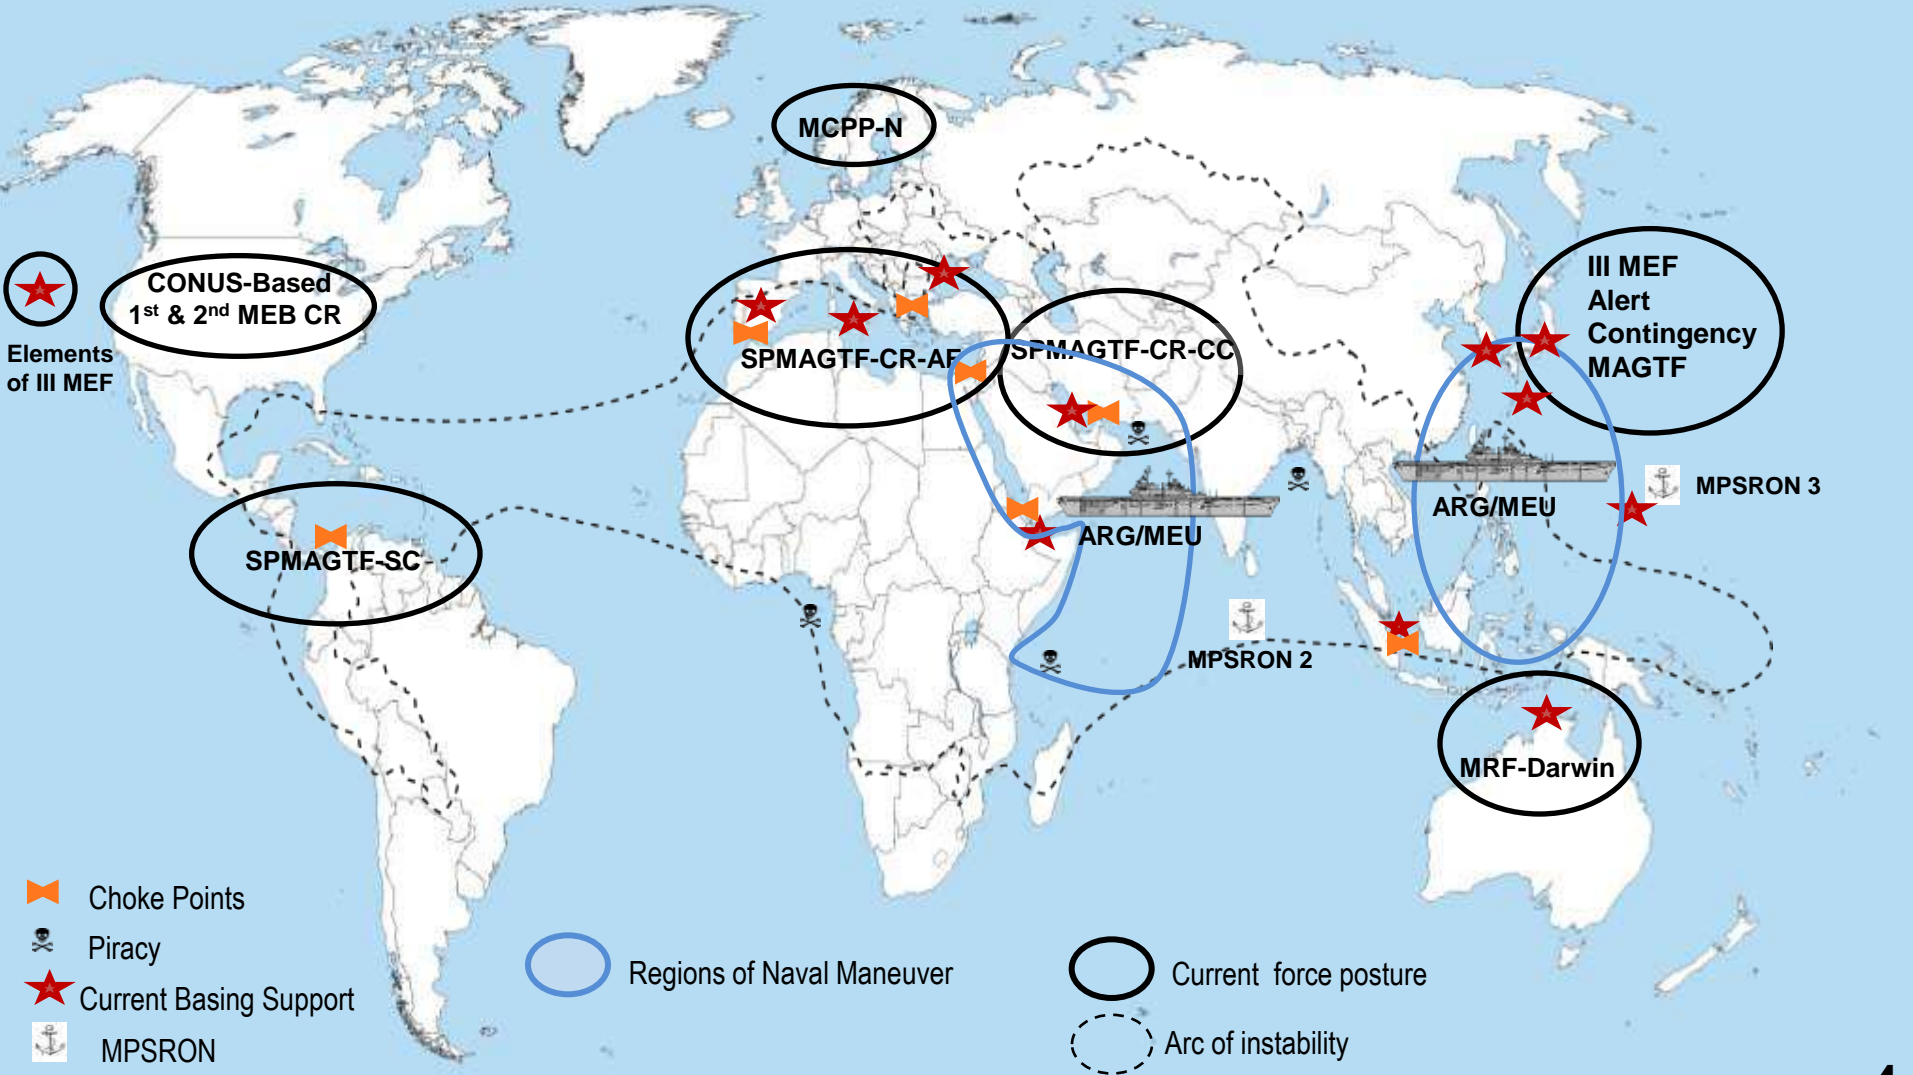

Total Deployed: ~ 35,728

Total on active duty: ~ 186,029

# USMC Force Posture

*The Nation's Crisis Response Force forward deployed and poised to rapidly respond to Crises within the arc of instability and within regions of anticipated future conflicts.*