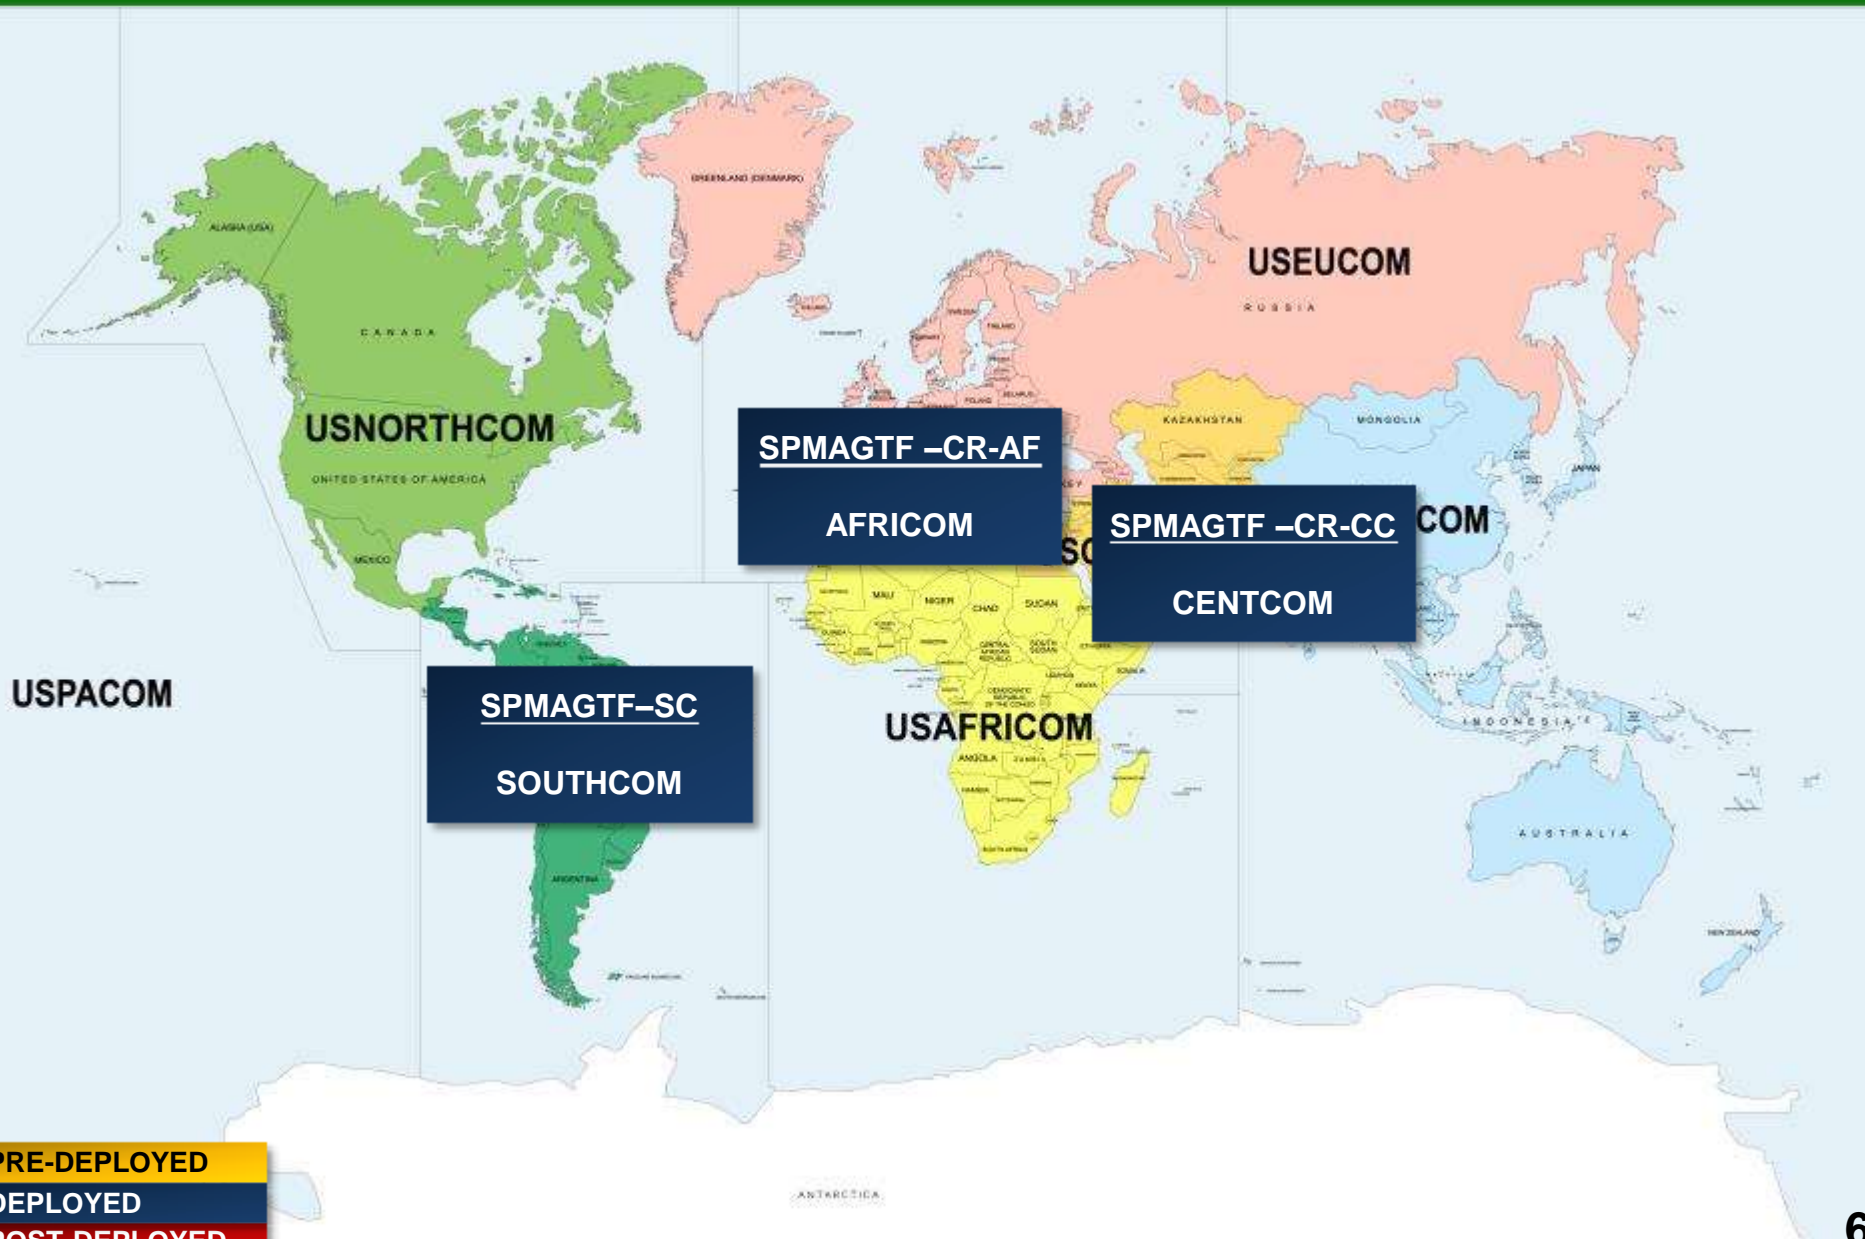

Special Purpose MAGTFs

USPACOM

USNORTHCOM

USEUCOM

SPMAGTF -CR-AF

AFRICOM

SPMAGTF -CR-CC COM

CENTCOM

SPMAGTF-SC

SOUTHCOM

USAFRICOM

PRE-DEPLOYED
DEPLOYED
POST-DEPLOYED