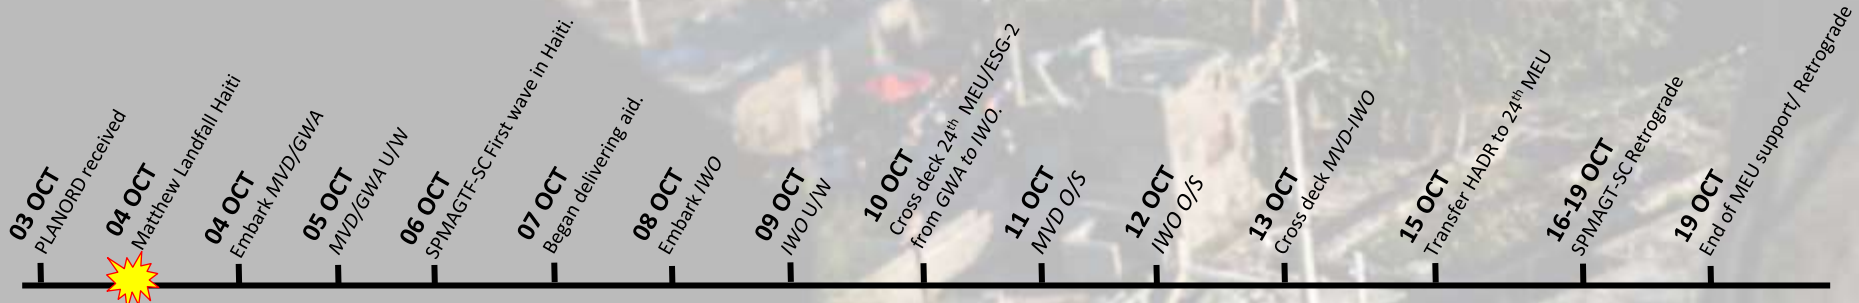

Support Provided:

SPMAGTF-SC: Delivered 507,491 lbs. of relief supplies totaling 76 sorties and 212 flight hours.

24th MEU: Delivered 71,000 lbs. of relief supplies totaling 35 sorties and 41 flight hours.